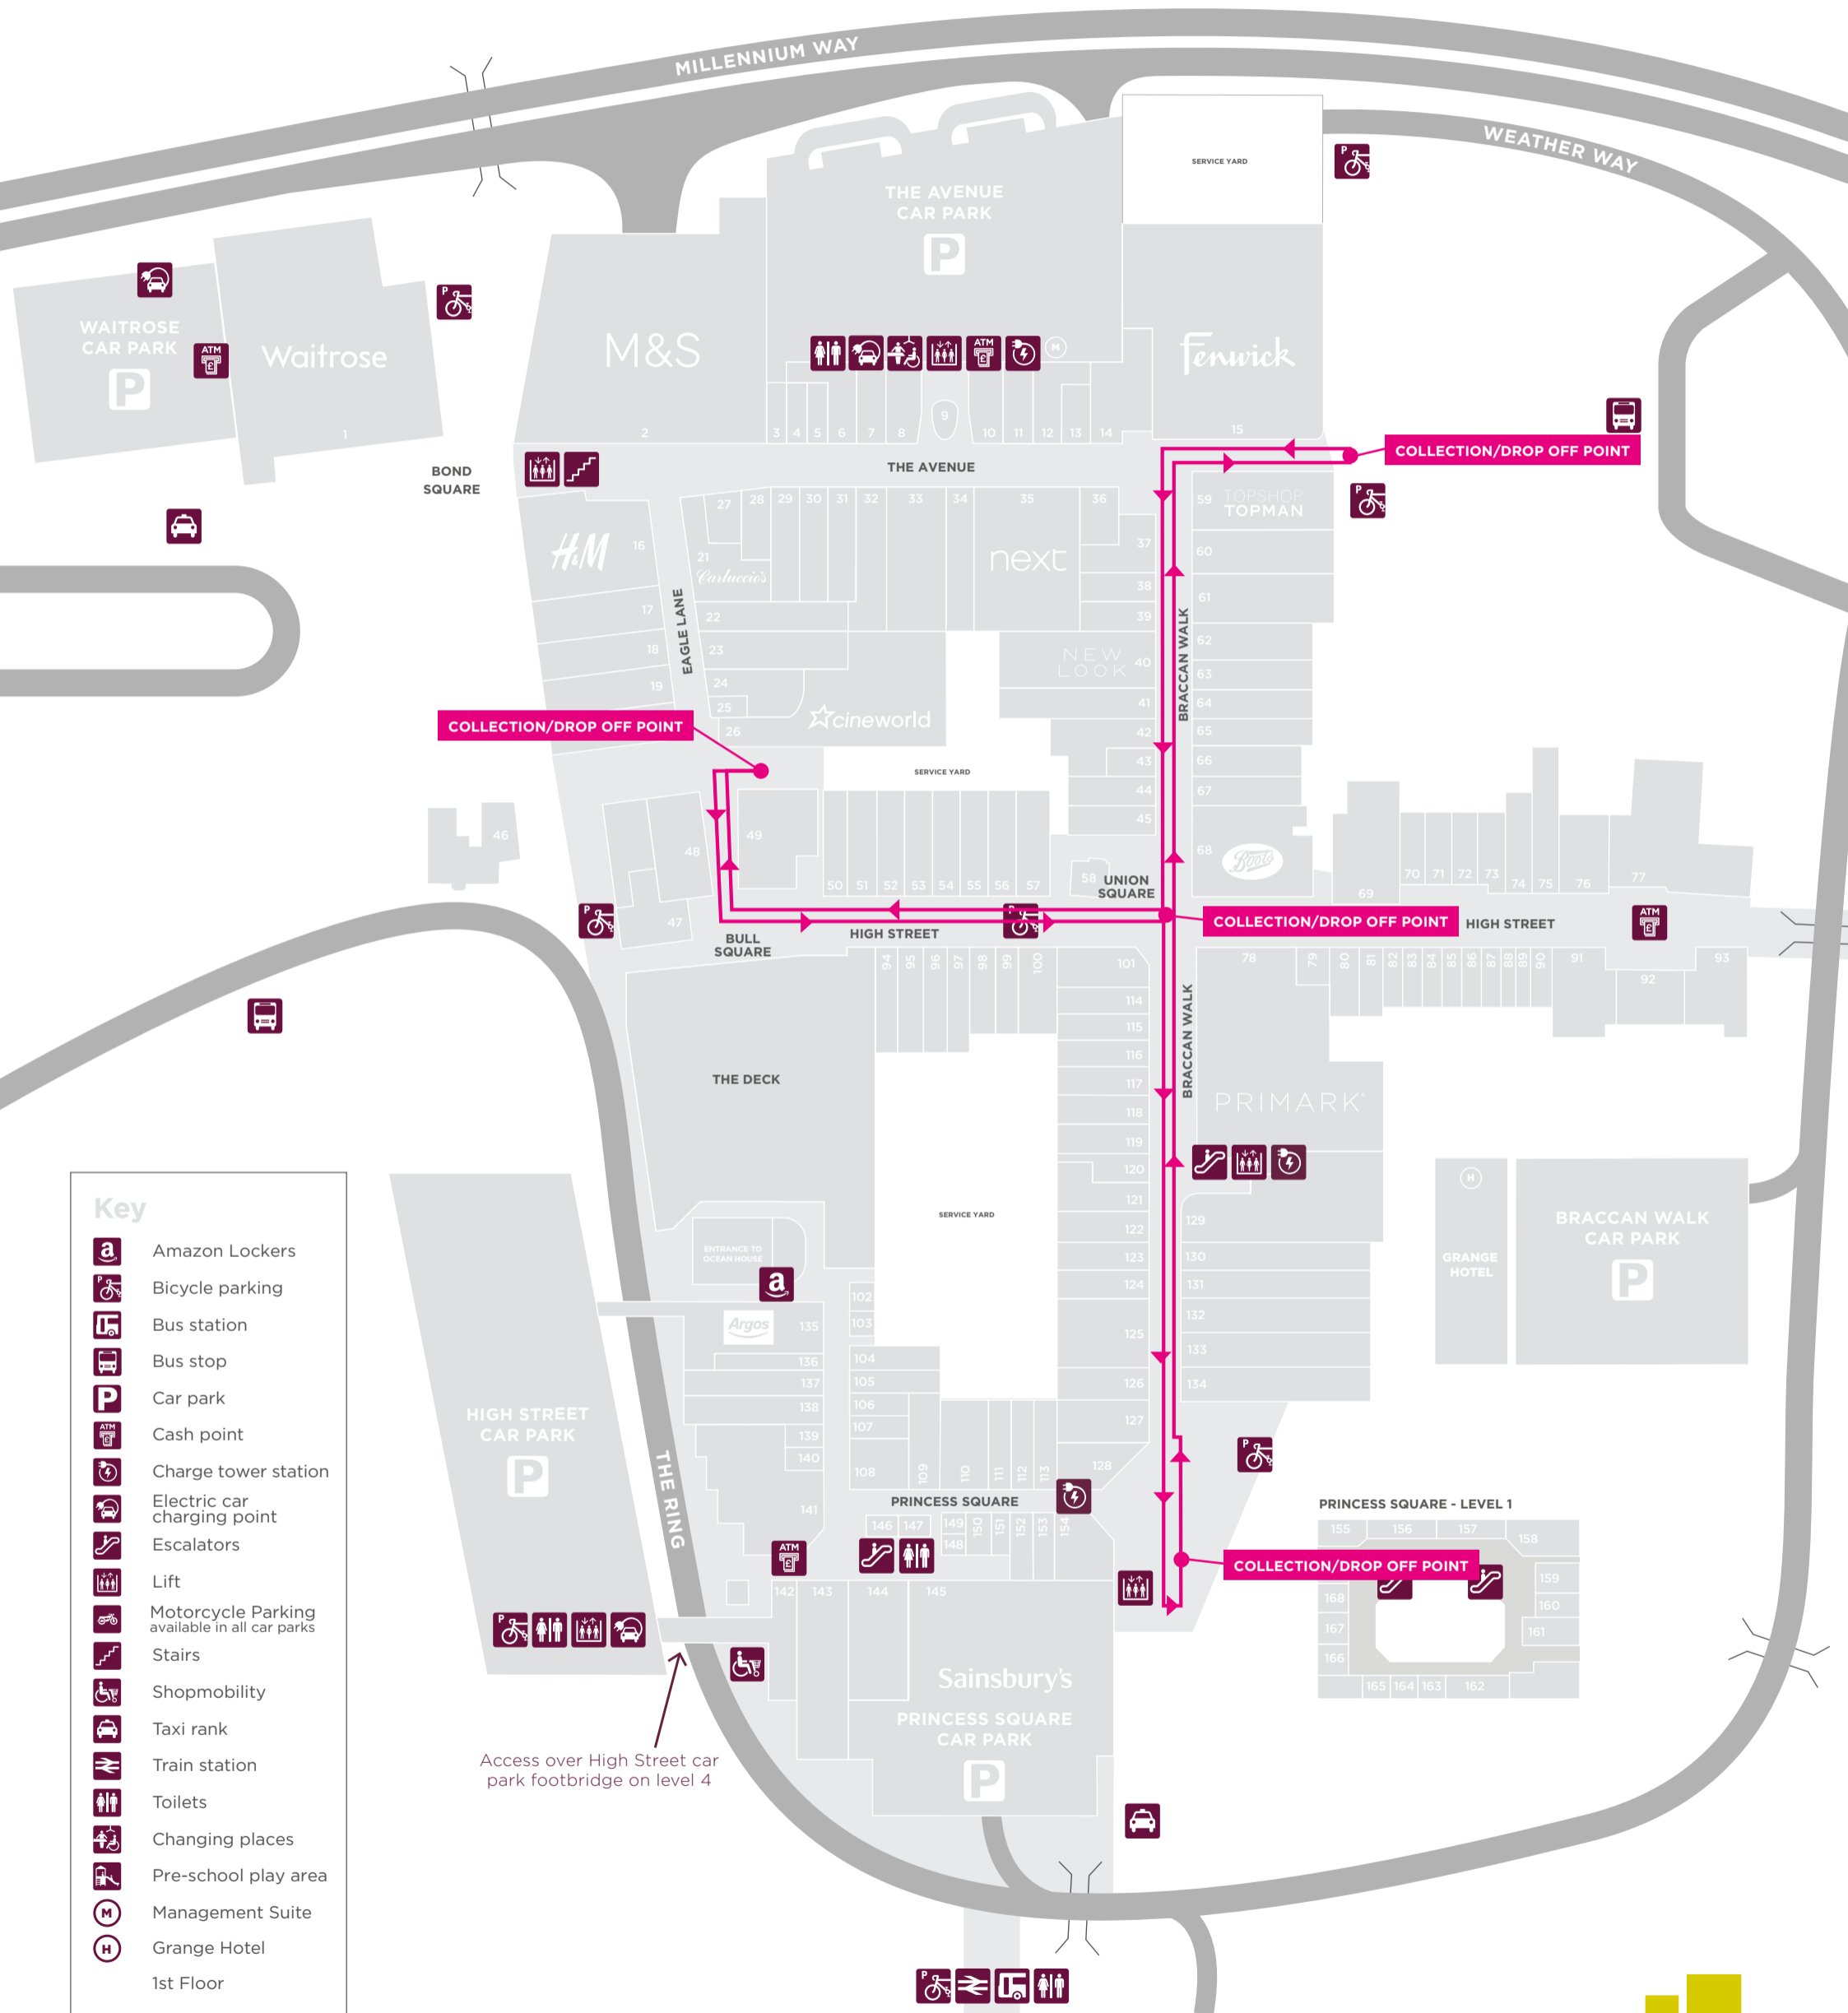

# The Lexicon Express

Mon 12 -Thurs 15 Feb

- Key**
- Amazon Lockers
  - Bicycle parking
  - Bus station
  - Bus stop
  - Car park
  - Cash point
  - Charge tower station
  - Electric car charging point
  - Escalators
  - Lift
  - Motorcycle Parking available in all car parks
  - Stairs
  - Shopmobility
  - Taxi rank
  - Train station
  - Toilets
  - Changing places
  - Pre-school play area
  - Management Suite
  - Grange Hotel 1st Floor

Access over High Street car park footbridge on level 4

# The Lexicon Express

Fri 16 Feb

- Key**
- Amazon Lockers
  - Bicycle parking
  - Bus station
  - Bus stop
  - Car park
  - Cash point
  - Charge tower station
  - Electric car charging point
  - Escalators
  - Lift
  - Motorcycle Parking available in all car parks
  - Stairs
  - Shopmobility
  - Taxi rank
  - Train station
  - Toilets
  - Changing places
  - Pre-school play area
  - Management Suite
  - Grange Hotel 1st Floor