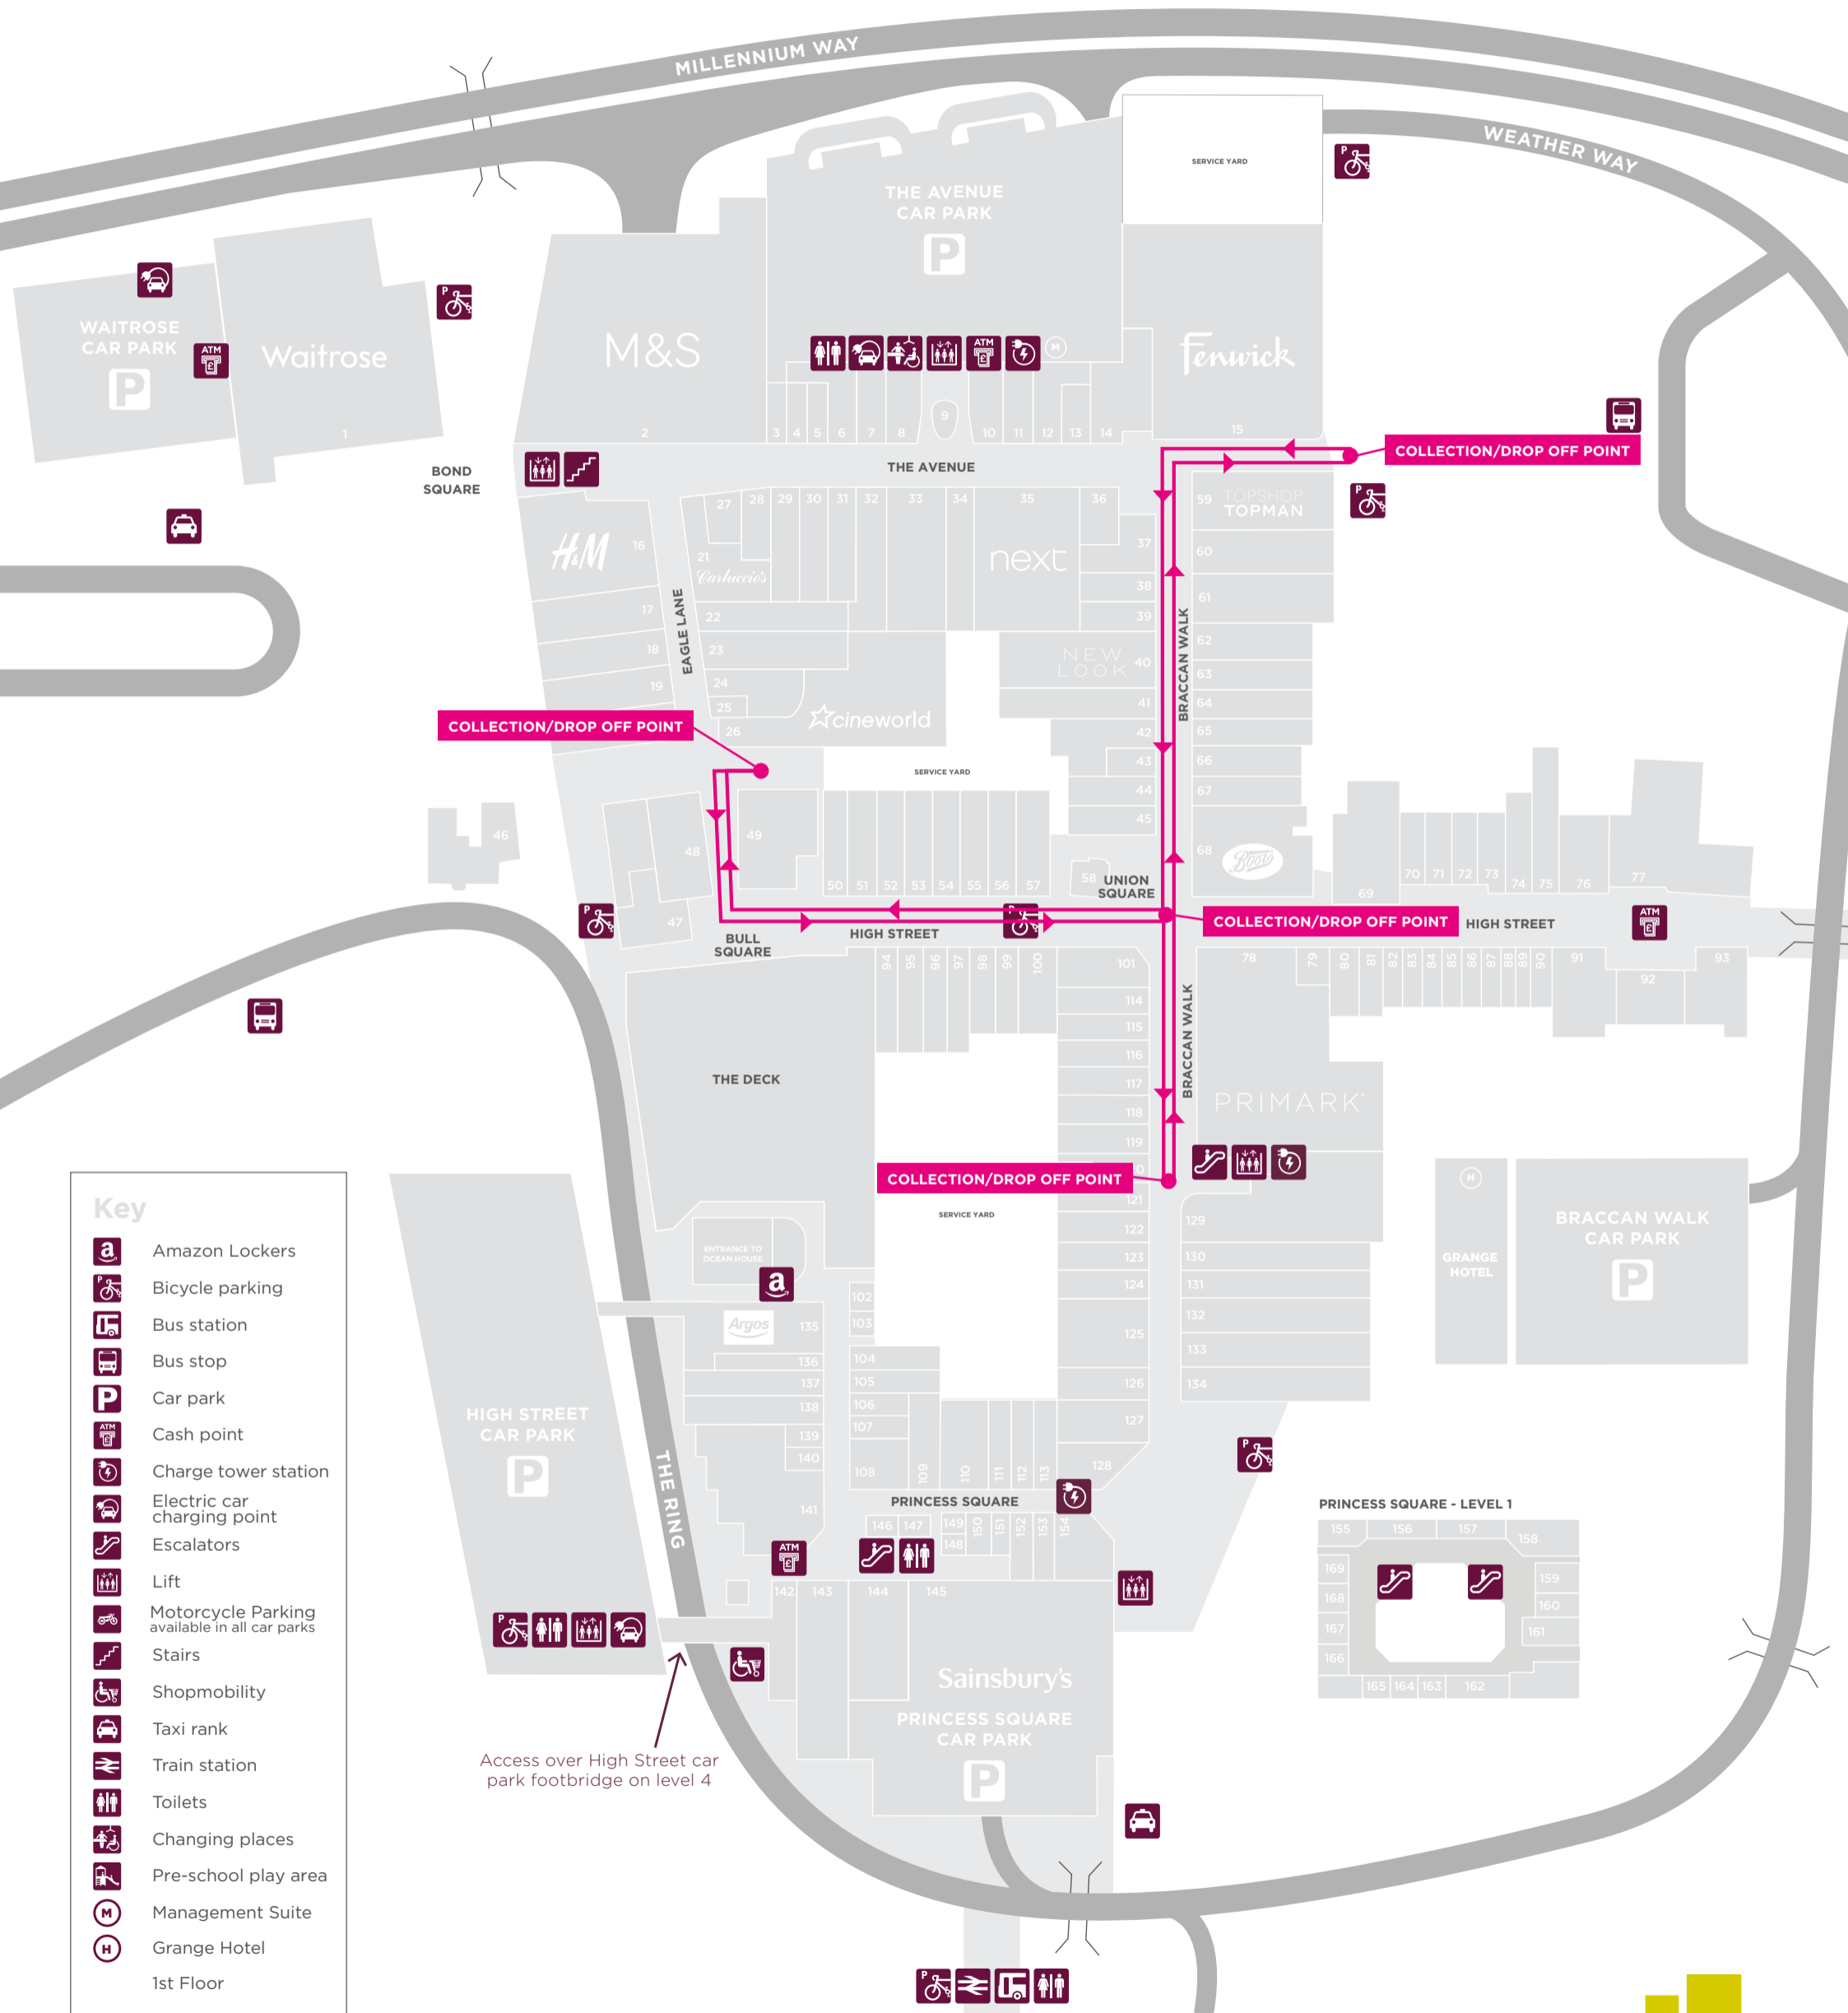

# The Lexicon Express

Mon 12 -Thurs 15 Feb

- Key**
- Amazon Lockers
  - Bicycle parking
  - Bus station
  - Bus stop
  - Car park
  - Cash point
  - Charge tower station
  - Electric car charging point
  - Escalators
  - Lift
  - Motorcycle Parking available in all car parks
  - Stairs
  - Shopmobility
  - Taxi rank
  - Train station
  - Toilets
  - Changing places
  - Pre-school play area
  - Management Suite
  - Grange Hotel 1st Floor

Access over High Street car park footbridge on level 4

# The Lexicon Express

Fri 16 Feb

- Key**
- Amazon Lockers
  - Bicycle parking
  - Bus station
  - Bus stop
  - Car park
  - Cash point
  - Charge tower station
  - Electric car charging point
  - Escalators
  - Lift
  - Motorcycle Parking available in all car parks
  - Stairs
  - Shopmobility
  - Taxi rank
  - Train station
  - Toilets
  - Changing places
  - Pre-school play area
  - Management Suite
  - Grange Hotel 1st Floor